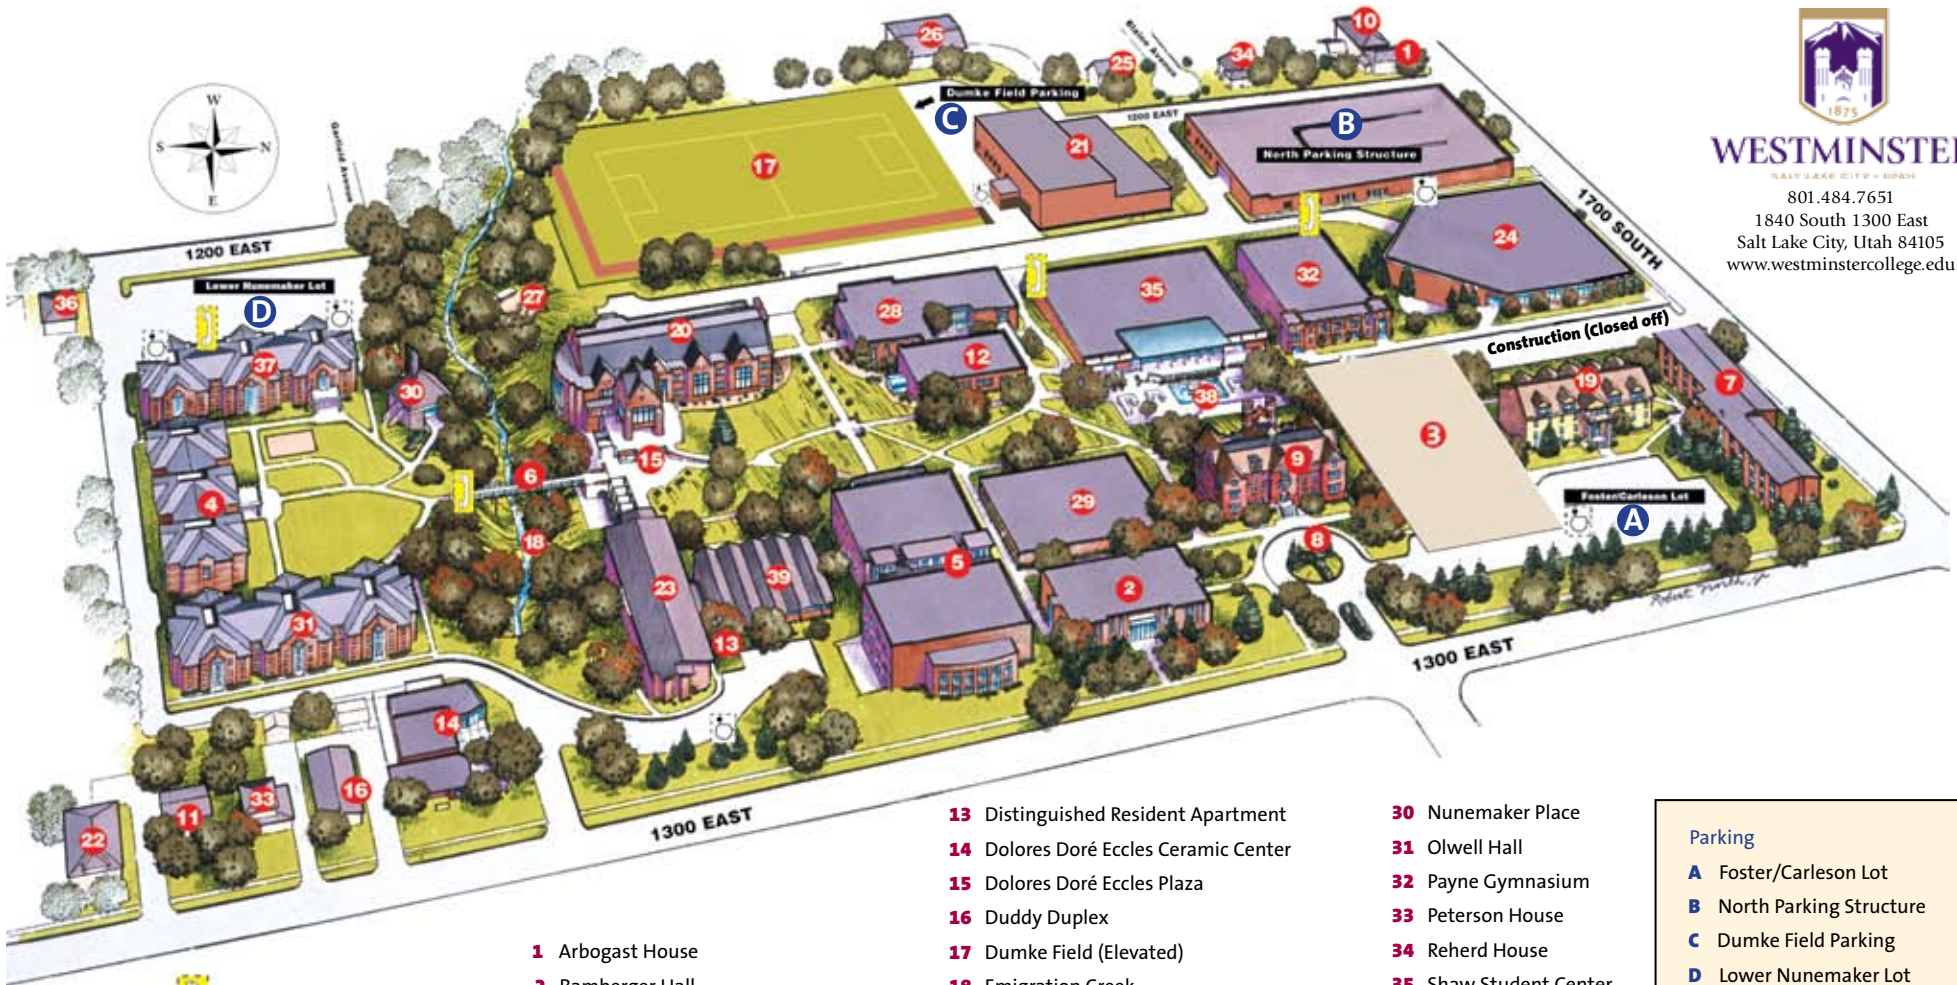

WESTMINSTER

SALT LAKE CITY • UTAH

801.484.7651

1840 South 1300 East

Salt Lake City, Utah 84105

www.westminstercollege.edu

Emergency Phone

Accessible Parking Only

1 Arbogast House

2 Bamberger Hall

3 Future Home of Meldrum Science Center

4 Behnken Hall

5 Bill and Vieve Gore School of Business

6 Black Bridge

7 Carleson Hall

8 Converse Circle

9 Converse Hall

10 Cornell Duplex

11 Coyner House

12 Dick Science Building

13 Distinguished Resident Apartment

14 Dolores Doré Eccles Ceramic Center

15 Dolores Doré Eccles Plaza

16 Duddy Duplex

17 Dumke Field (Elevated)

18 Emigration Creek

20 Giovale Library

21 Dolores Doré Eccles
Health, Wellness, and Athletic Center

22 Hoffman House

23 Hogle Hall

24 Jewett Center for the Performing Arts and
Emma Eccles Jones Conservatory

25 Kim T. Adamson Alumni House

26 Maintenance Building

27 Malmsten Amphitheater

28 Malouf Hall

29 Nightingale Hall

30 Nunemaker Place

31 Olwell Hall

32 Payne Gymnasium

33 Peterson House

34 Reherd House

35 Shaw Student Center

36 Stevenson House

37 Stock Hall

38 Tanner Plaza

39 Walker Hall

Parking

A Foster/Carleson Lot

B North Parking Structure

C Dumke Field Parking

D Lower Nunemaker Lot